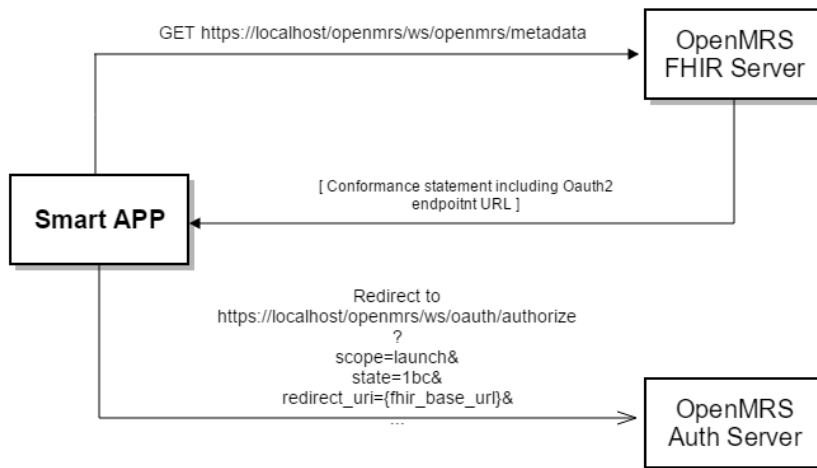

# smart app

**UML for SMART App using Authorization Code grant type**