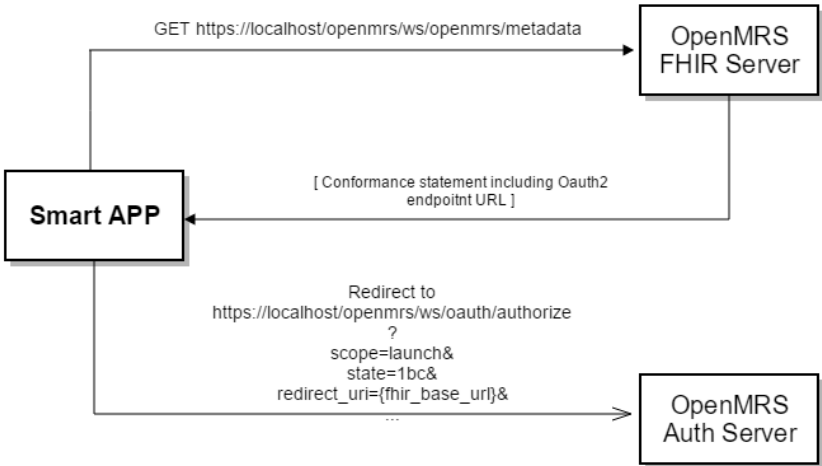

# smart app

**UML for SMART App using Authorization Code grant type**